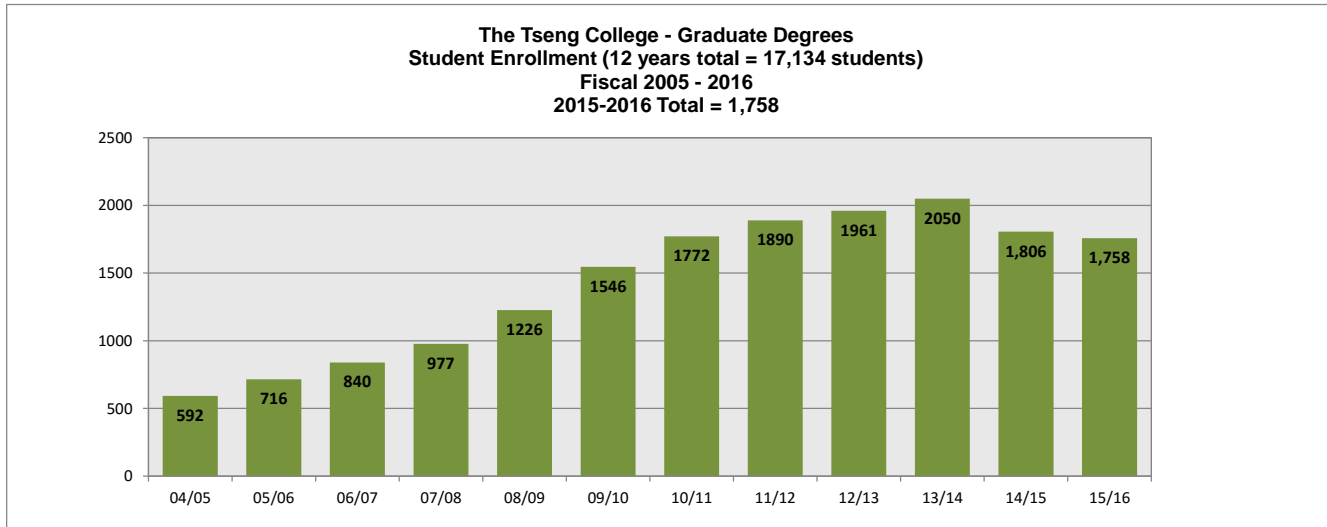

**California State University, Northridge
The Tseng College**

Self-Support Graduate degree programs

Decrease in 14/15 and 15/16 linked to the downsizing of the MPA Program as entrance requirements were raised from 2.5 undergraduate GPA to 3.0 preferred.