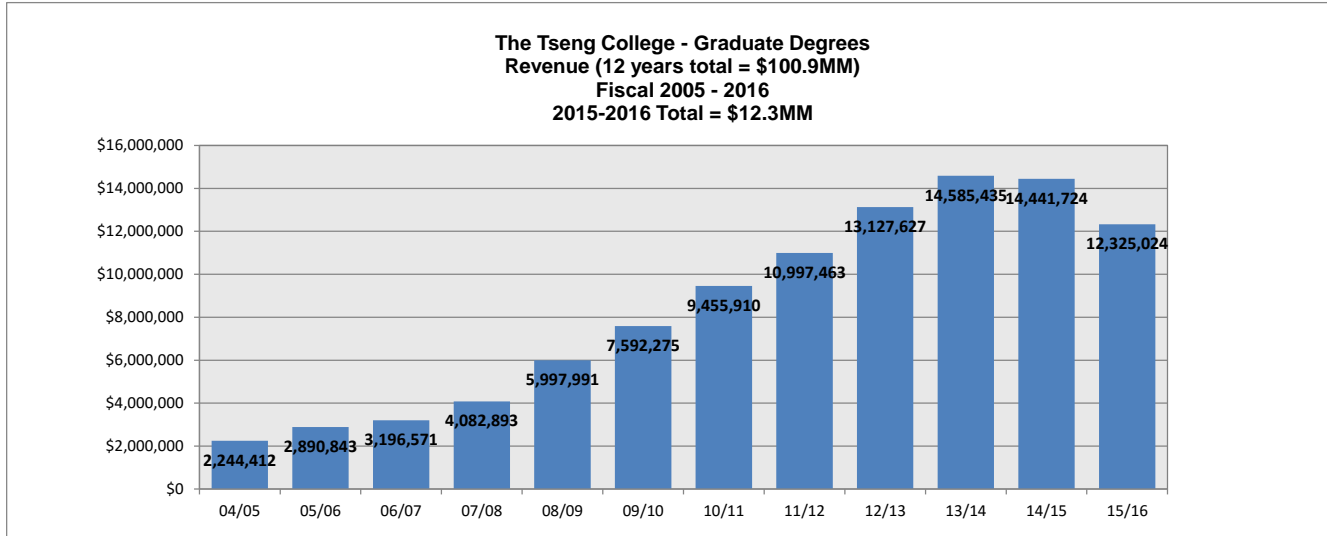

**California State University, Northridge
The Tseng College**

Self-Support Graduate degree programs

Decrease in 14/15 and 15/16 linked to the downsizing of the MPA Program as entrance requirements were raised from 2.5 undergraduate GPA to 3.0 preferred.